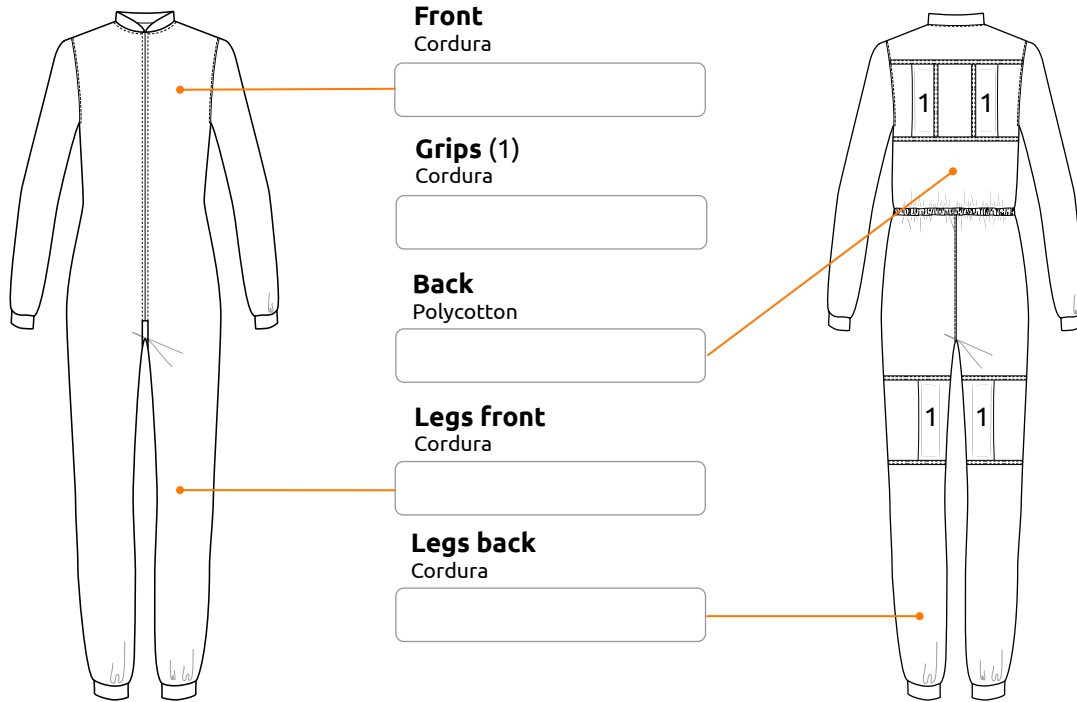

GZ:		GN:		EK:	
RE	VA	CC	#		

Size	XS	S	M	L	XL	XXL
Quantity						

Price in Euros, including 19% VAT, plus shipping

Indoor Suit _____ **340,00 €**

Options:

Embroidery _____ **___,___ €**

Rushorder _____ **70,00 €**

Fabric and color selection

(Deviations in colors and shades are possible)

Polycotton (No. 1)

navy, blue, green, yellow, orange, red, white, burgundy, jade, light blue, smoke, gray, black, olive, silver

Cordura (No. 4)