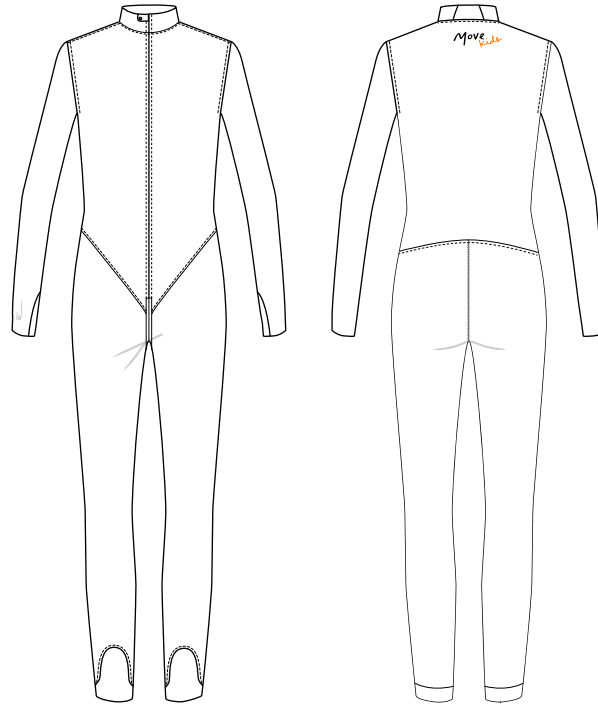

GZ:				GN:		EK:	
RE	VA	CC	#				

Price in Euros, including 19% VAT, plus shipping

Move Kids _____ 210,00 €

Color: **black** **gray** **blue** **red** **orange**

Thread color: _____

Size: **134** **140** **146** **152** **158** **164** **170** **176**

! NOTE: Please note the body size form for Move Kids on page 2!

Comments:

MOVE Women	XS	S	S tall	M	M tall	L	L tall	XL	XL tall
in cm									
Height	154-162	158-164	162-166	164-170	164-170	174-178	174-178	178-184	184-186
Chest circumference	82-86	84-88	84-88	88-92	88-92	92-98	92-98	98-102	98-102
Waist size	64-68	66-70	66-70	70-74	70-74	76-80	76-80	80-84	80-84
Buttocks circumference	88-92	90-94	90-94	94-98	94-98	100-106	100-106	102-108	102-108